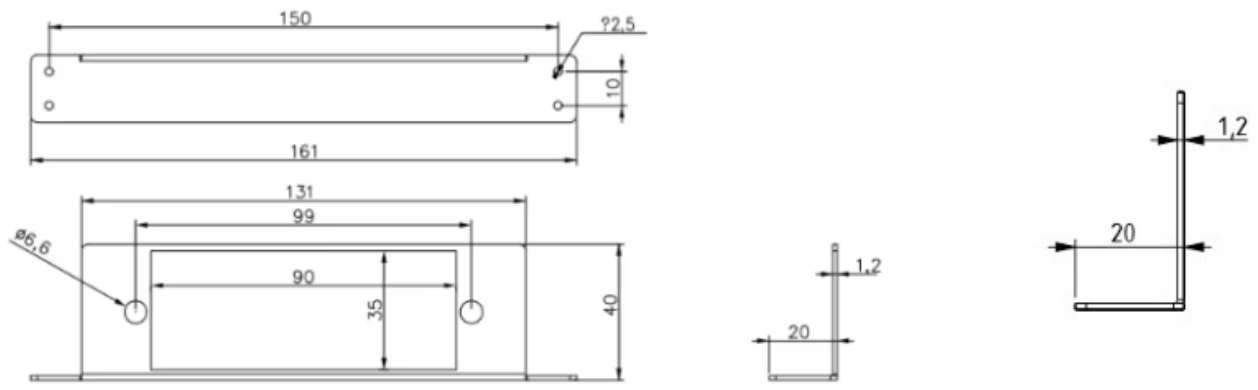

NOTE: ALL MATERIAL COMPLIANT ROHS STANDARD.

REVISION INFORMATION			
Rev.	Rev. Date	Modified By	Brief Description
			1 Panel UHD Wall Mount Bracket

1 Panel Wall / Surface Mount Ultra High Density (UHD) Chassis Mounting Bracket
for UHD Fiber Optic Adapter Panels and MTP/MPO Cassettes

Material: 18 Gauge Galvanized Steel
Finish: Black Semi-Gloss Powder Coat
Chassis Type: UHD

LANshack
Sales@LANshack.com | 888-568-1230

DRAWN BY T.D.	DATE: 4/29/2026	DESCRIPTION: 1 Panel UHD Wall Mount Bracket
CHECKED BY A. D.	SHEET 1 of 1	ITEM NO. QT-1P-UHD-WSMB
APPROVED BY T.D.	SCALE 1:1	REV. 00 UNIT: mm